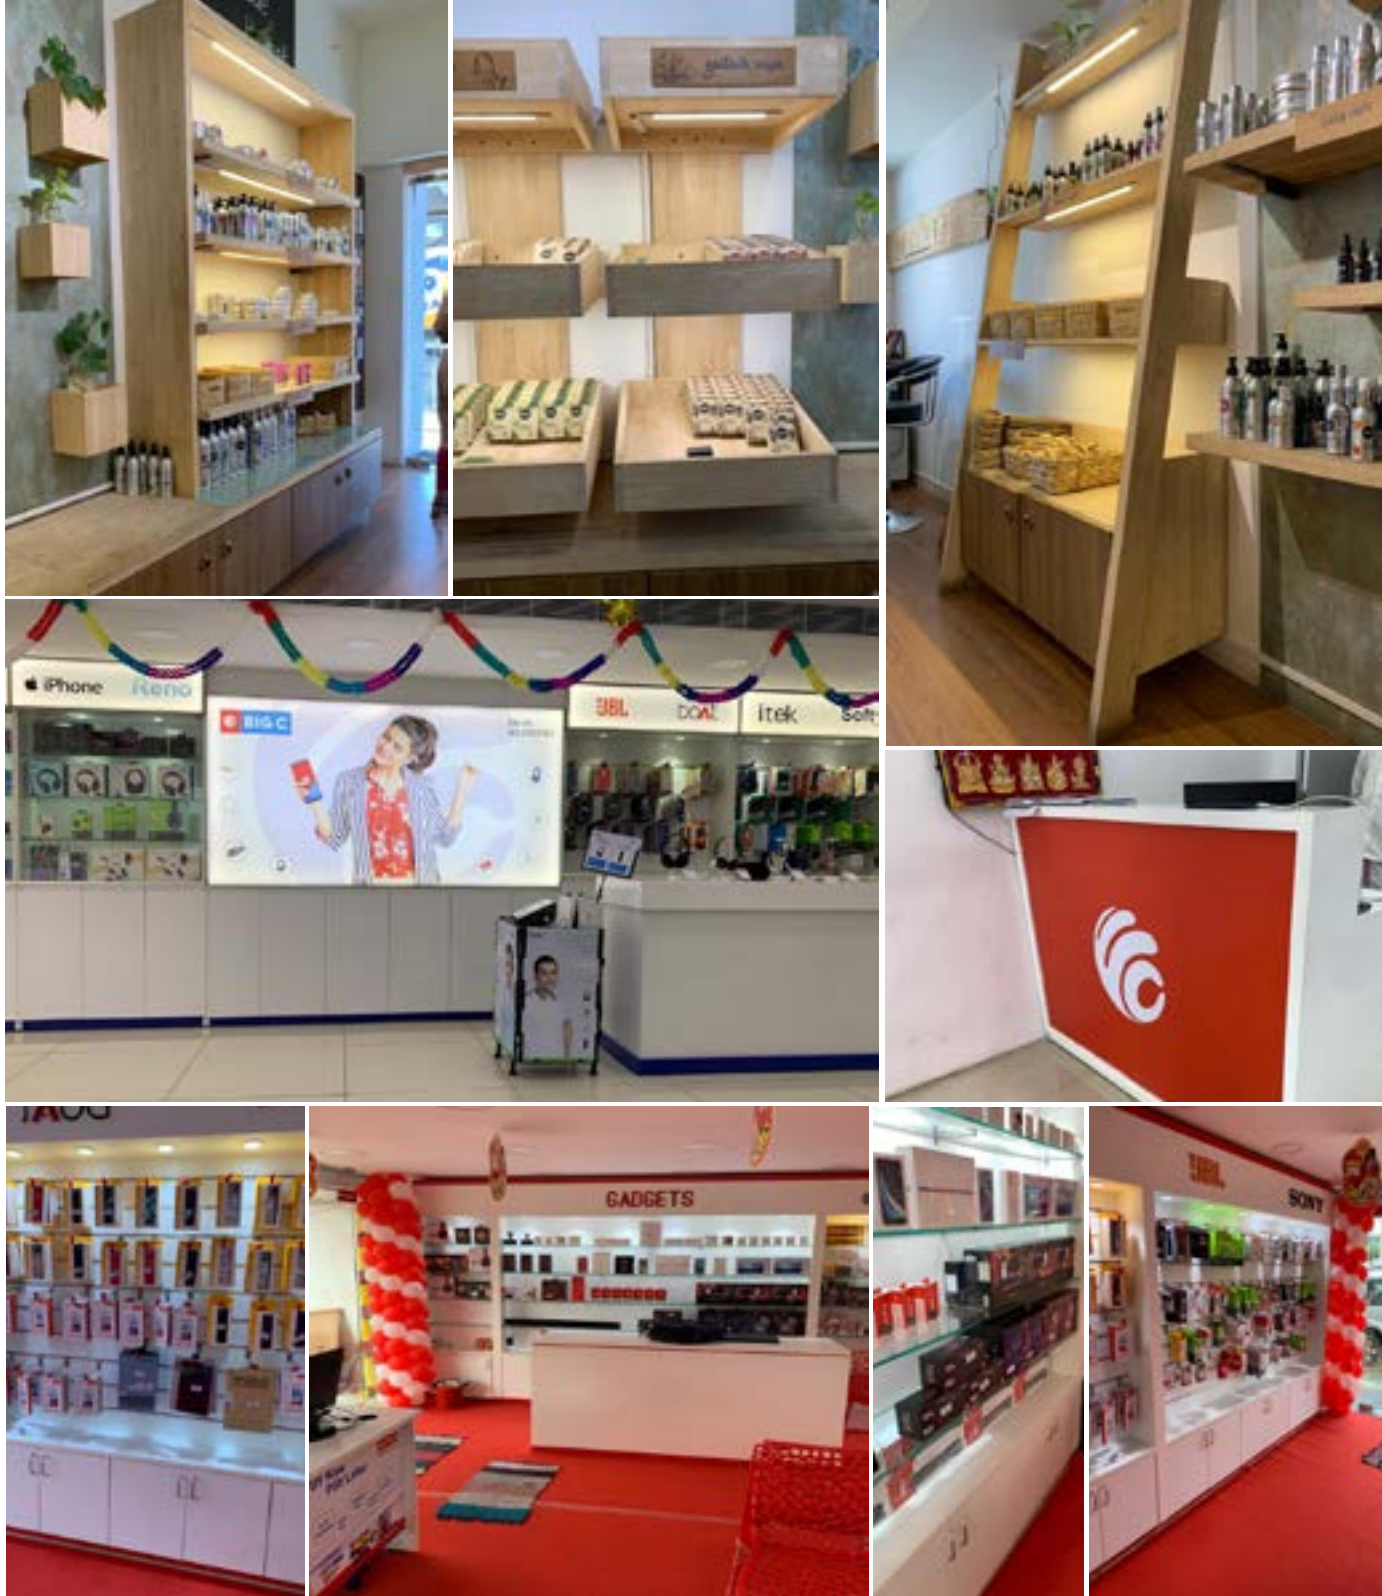

Restaurant Interior at Brookfield Mall

Showroom Interior

Office Interior Green Signal Pharma

BGR Energy

Modular Workstation

Linear Base Systems - 50mm/60mm/75mm

ED-WK-01
W-1200 D-600 H-1200

ED-WK-02
W-1200 D-600 H-1200