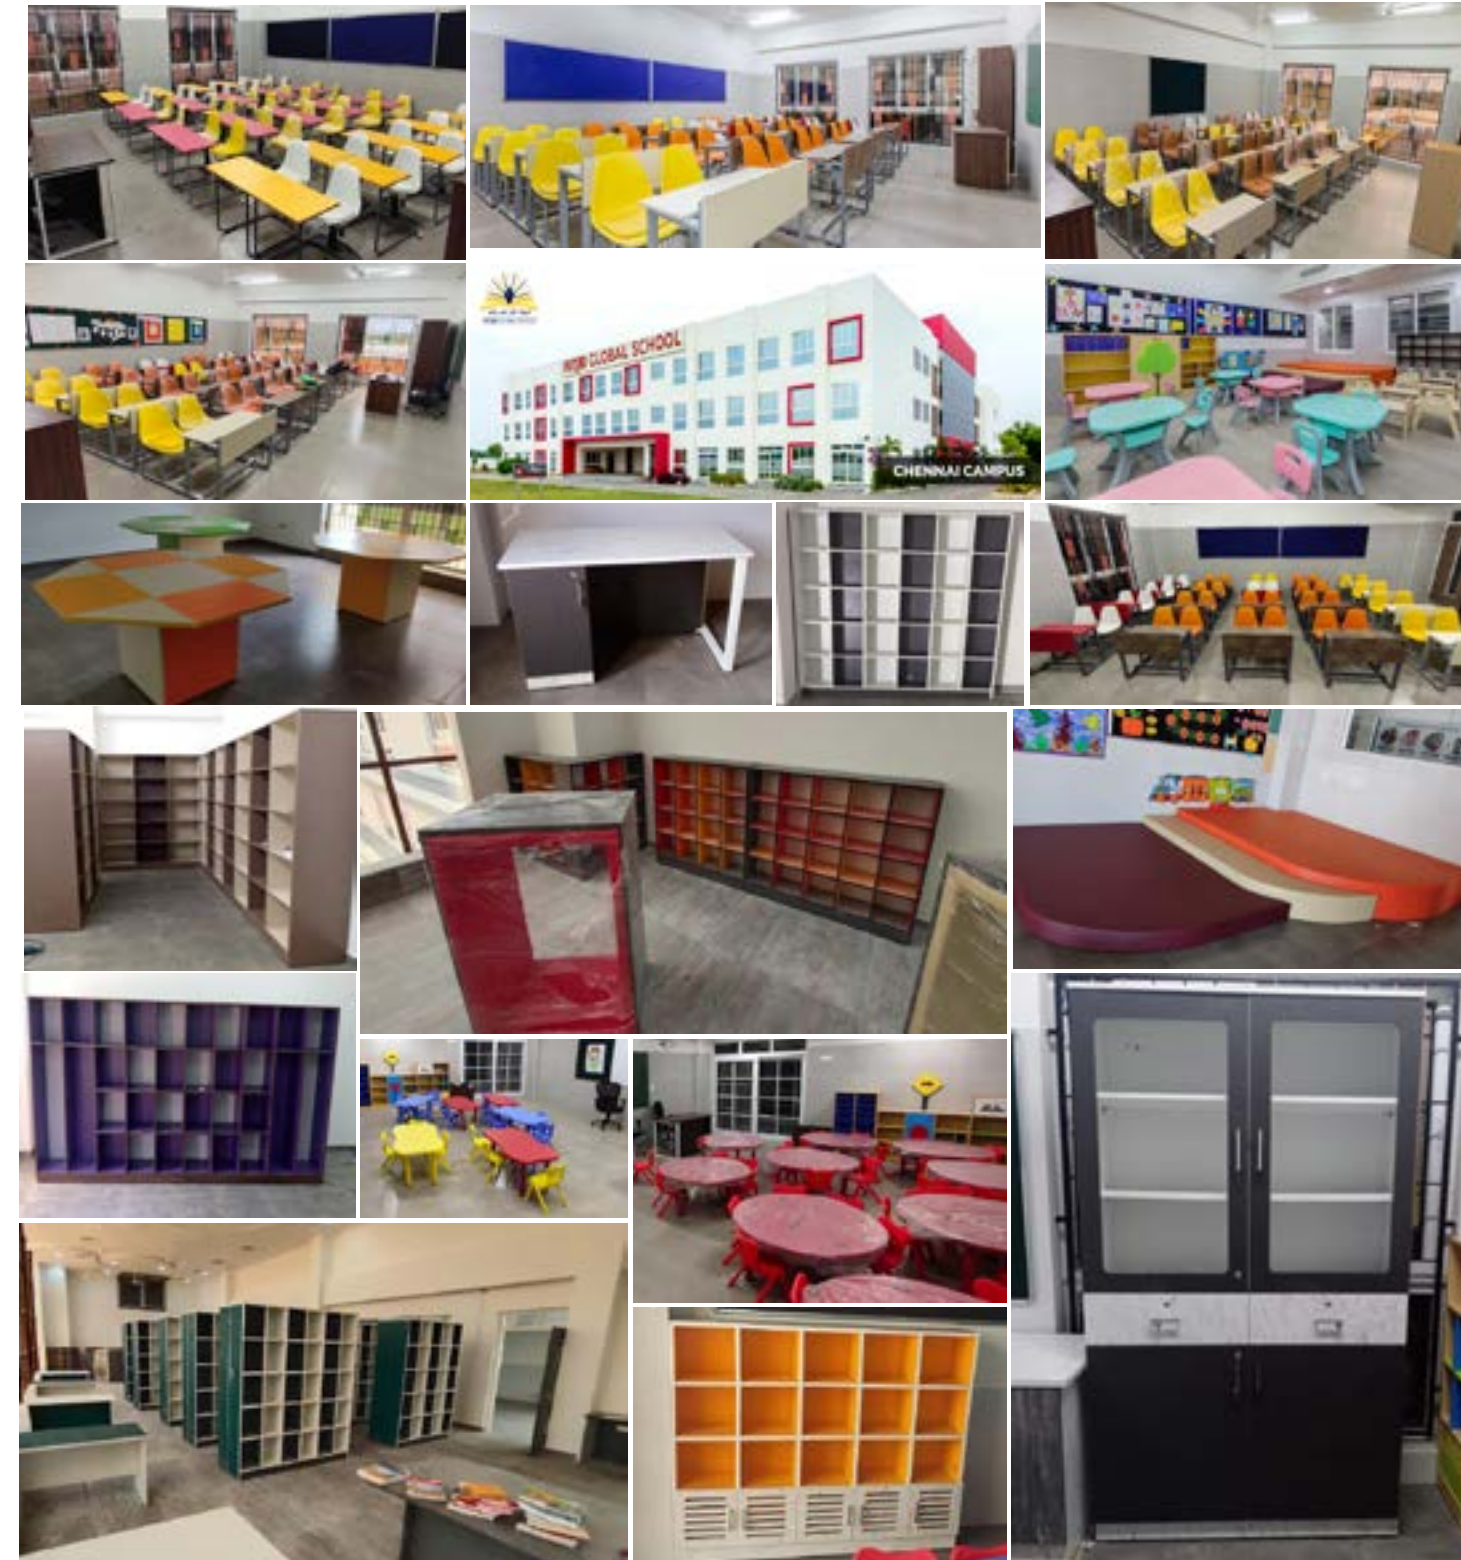

Interior Projects

FITT JEE GLOBAL SCHOOL