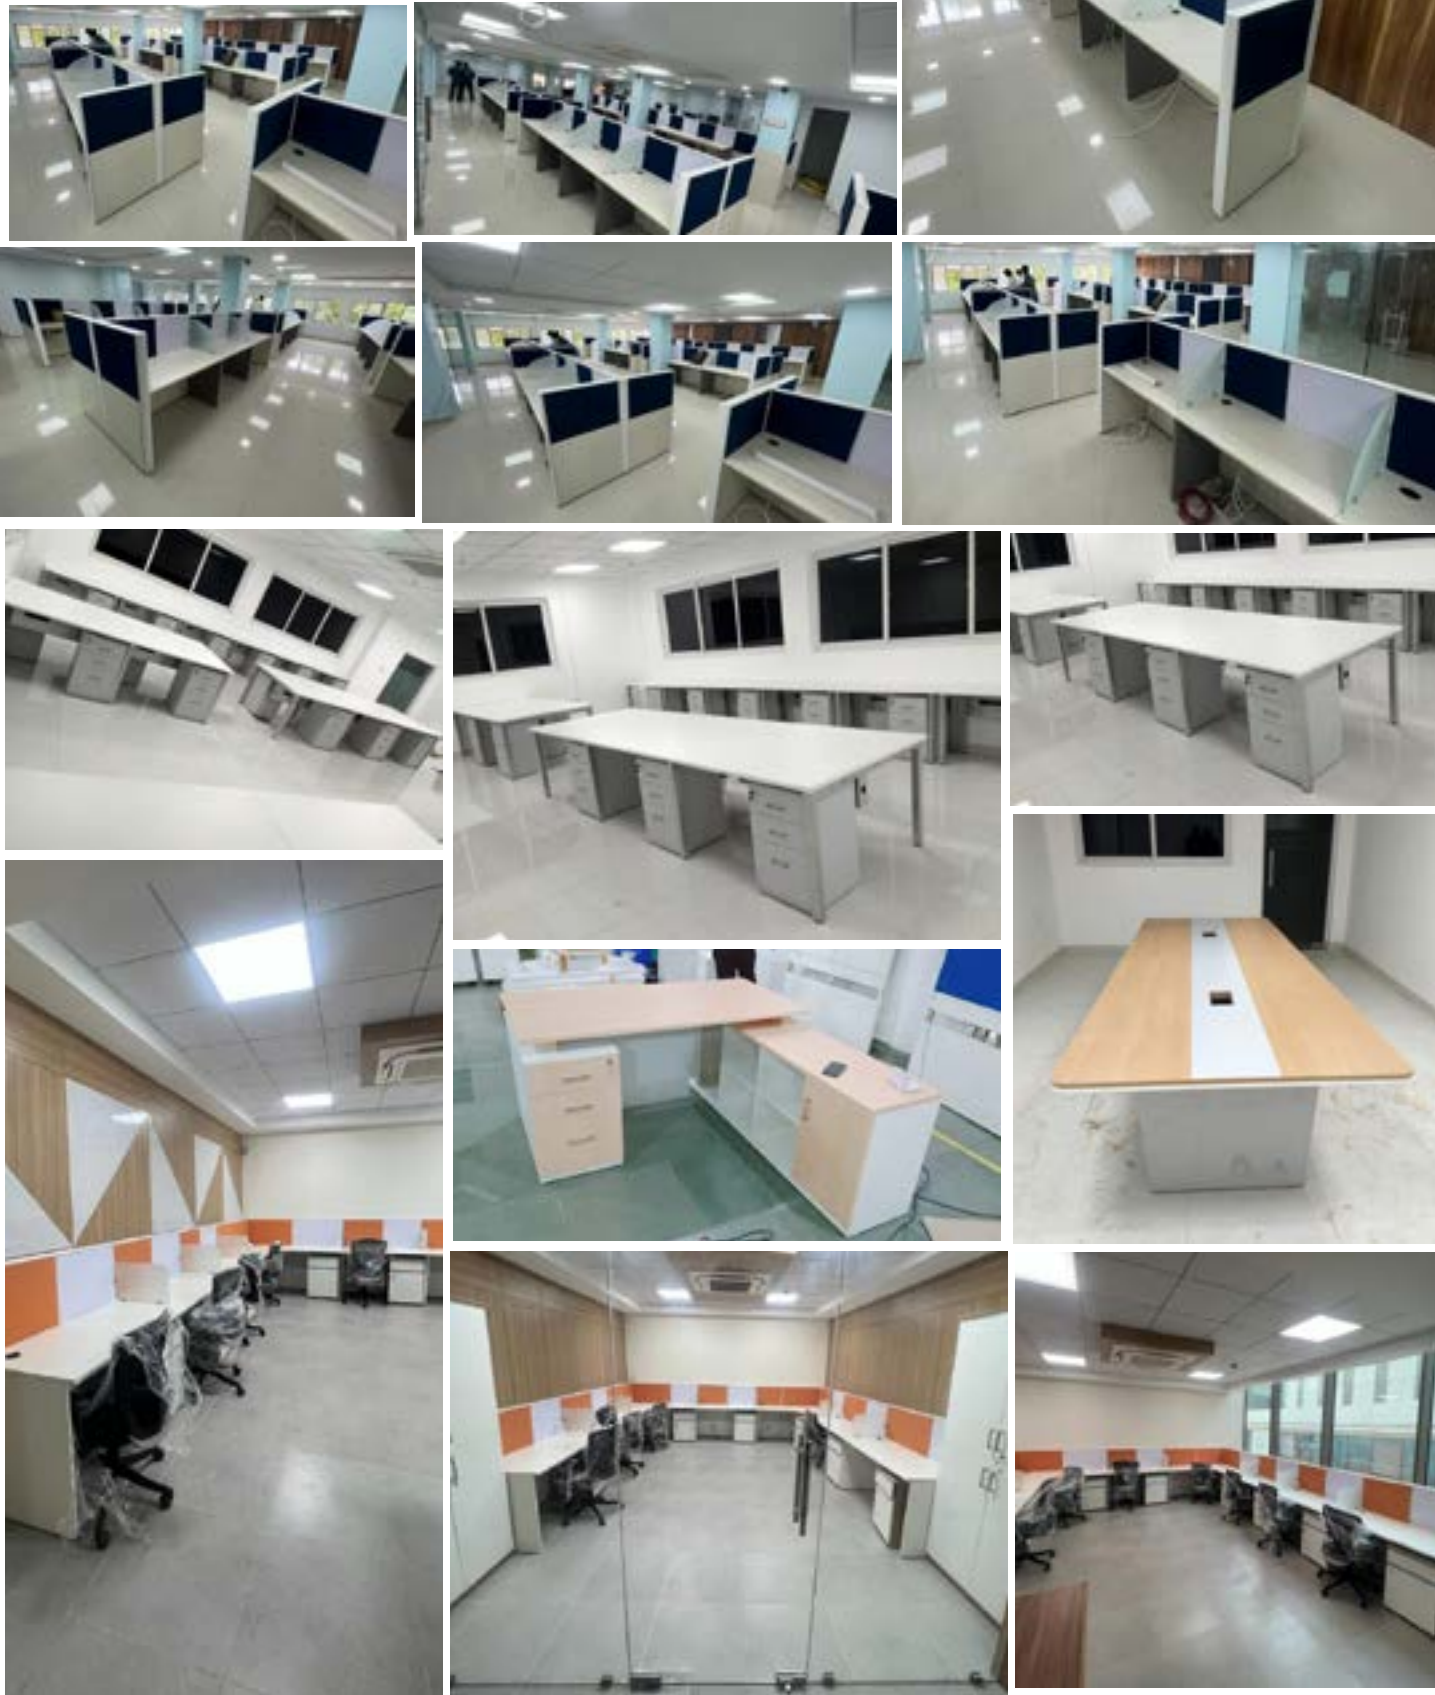

Restaurant Interior at Brookfield Mall

Showroom Interior

Office Interior Green Signal Pharma

BGR Energy

Modular Workstation

Linear Base Systems - 50mm/60mm/75mm

ED-WK-01
W-1200 D-600 H-1200

ED-WK-02
W-1200 D-600 H-1200