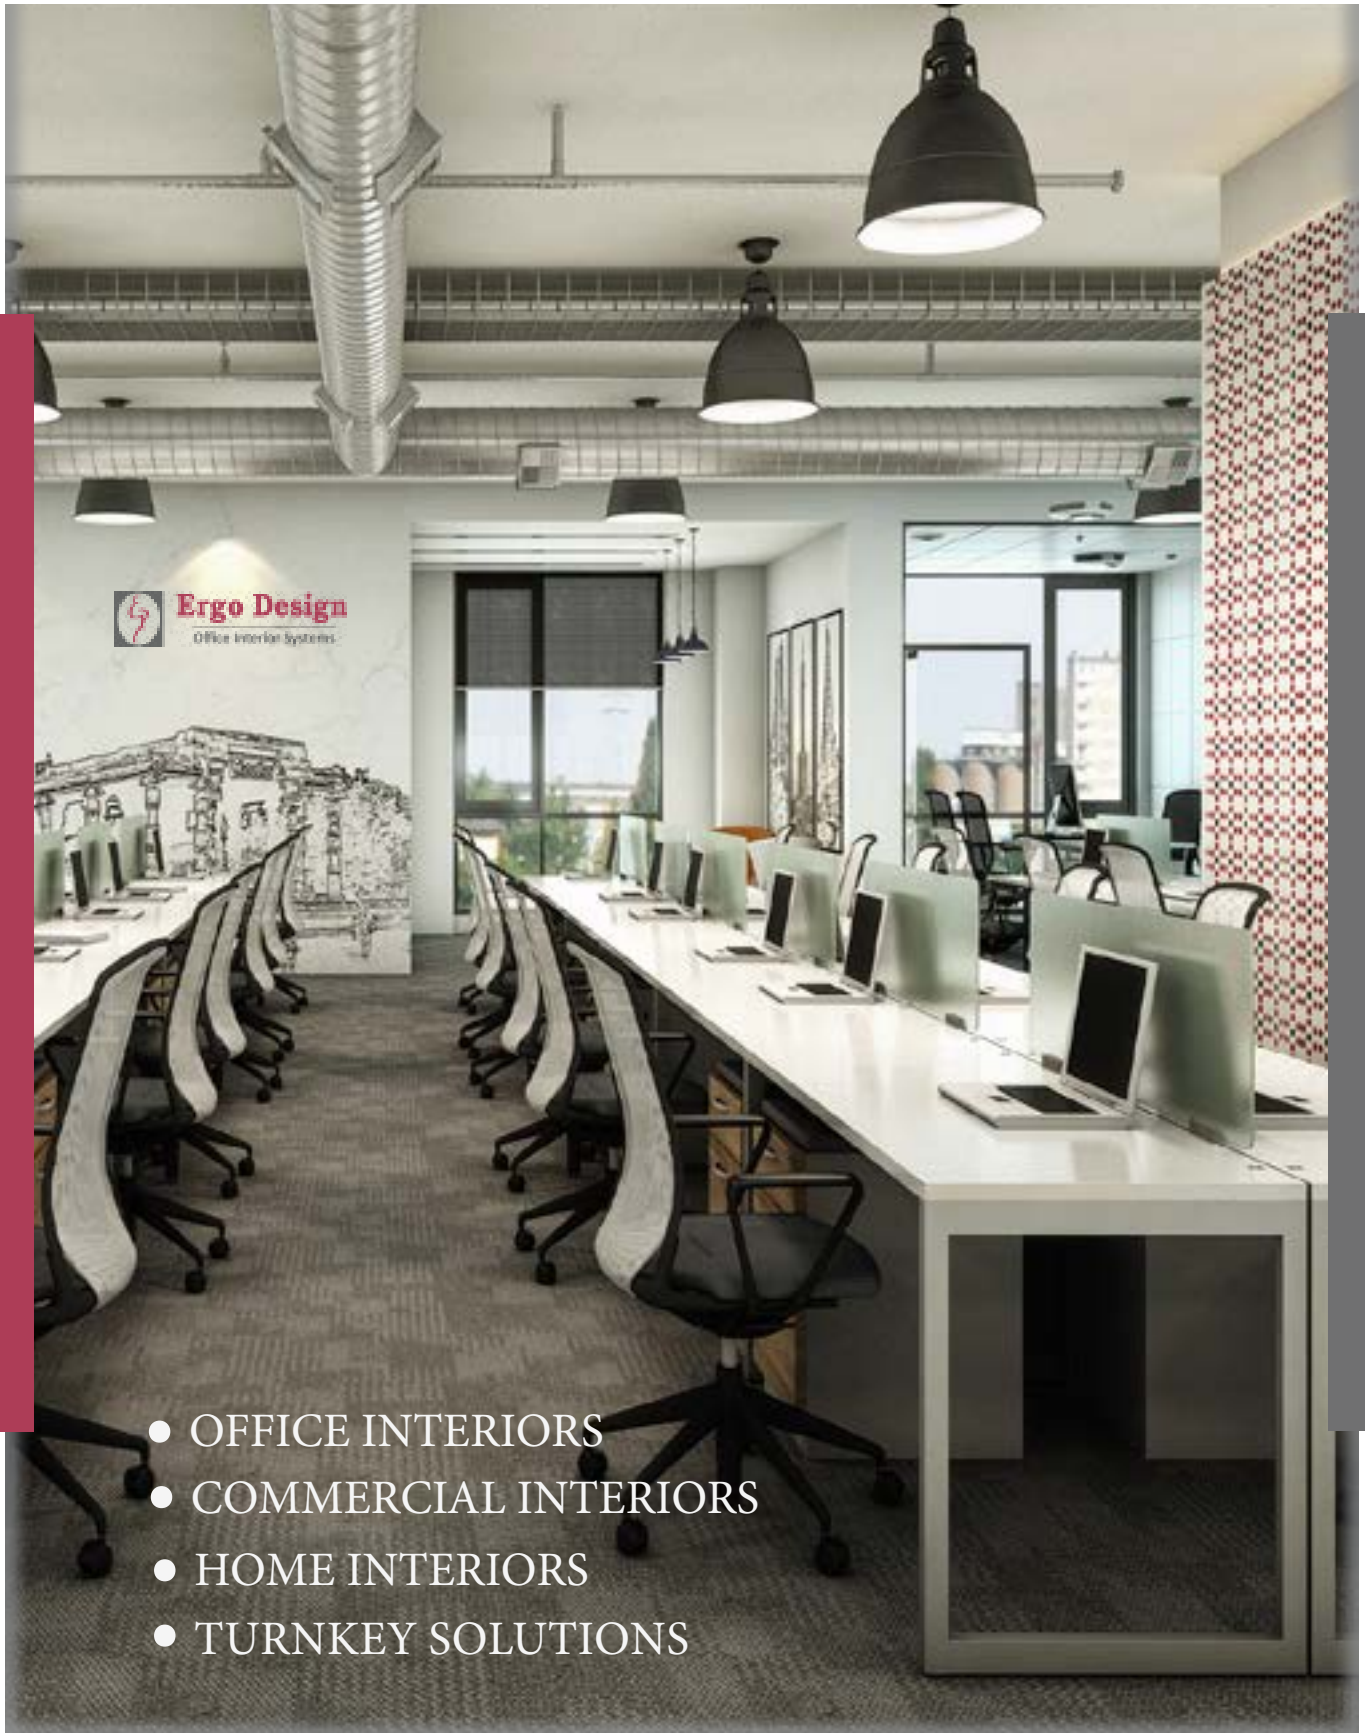

Ergo Design

Office Interior Systems

- OFFICE INTERIORS
- COMMERCIAL INTERIORS
- HOME INTERIORS
- TURNKEY SOLUTIONS

+91 9840075437 Projects@ergodesign.com

[No.13,1st Right Cross Stree,East Manikandapuram,Thirumullaivoyal,Chennai - 600 053](#)